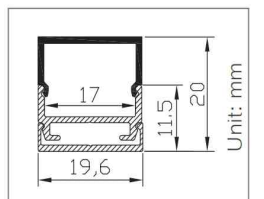

SDL-AP011

NON STOCK ITEM
2 Week Lead Time
on Orders
MOQ 20m