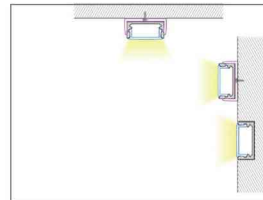

Professional LED Aluminium Profile

SDL-AP001

SDL-AP002

SDL-AP003

For dot free you must use
3528/120 led strip
3528/240 led strip

SDL-AP004

For dot free you must use
3528/120 led strip
3528/240 led strip

Professional LED Aluminium Profile