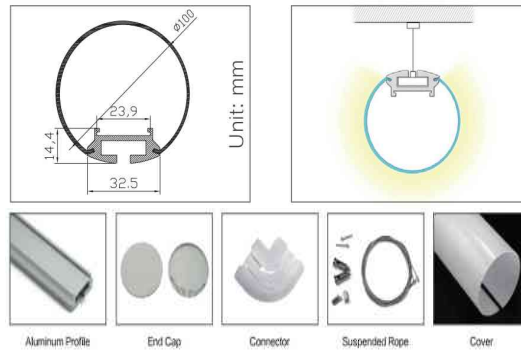

SDL-AP049

Walk over Profile & Cover

Special Order Only
2 Week Lead time
MOQ 20m

For dot free you must use
3528/120 led strip
2216/240 led strip

SDL-AP069C

Suspended Mounted

NON STOCK ITEM
2 Week Lead Time
on Orders
MOQ 20m