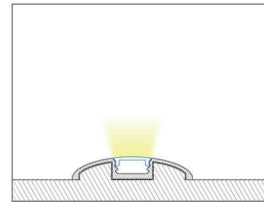

SDL-AP021

NON STOCK ITEM
2 Week Lead Time
on Orders
MOQ 20m