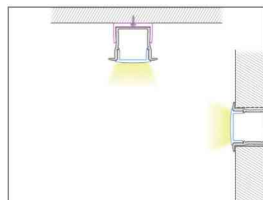

SDL-AP003

For dot free you must use
3528/120 led strip
3528/240 led strip