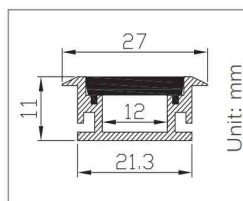

SDL-AP048

**Walk over
Profile & Cover**

Special Order Only
2 Week Lead time
MOQ 20m