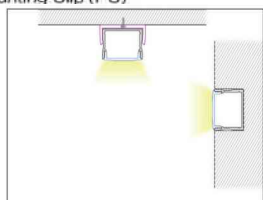

Professional LED Aluminium Profile

SDL-AP001

SDL-AP002

SDL-AP003

For dot free you must use
3528/120 led strip
3528/240 led strip

SDL-AP004

For dot free you must use
3528/120 led strip
3528/240 led strip

Professional LED Aluminium Profile