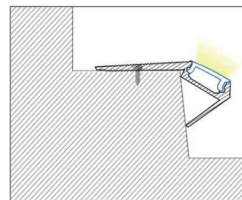

SDL-AP022

NON STOCK ITEM
2 Week Lead Time
on Orders
MOQ 20m