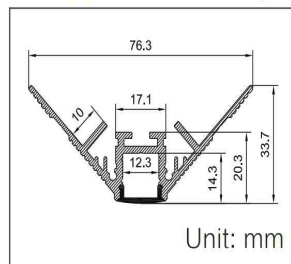

Professional LED Drywall Profile

DW038

2 Week Lead Time
on Orders
MOQ 20m

DW039

2 Week Lead Time
on Orders
MOQ 20m

DW040

2 Week Lead Time
on Orders
MOQ 20m