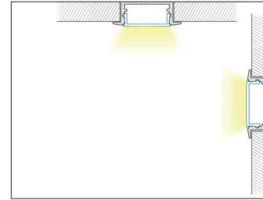

Professional LED Aluminium Profile

SDL-AP001

SDL-AP002

SDL-AP003

For dot free you must use
3528/120 led strip
3528/240 led strip

SDL-AP004

For dot free you must use
3528/120 led strip
3528/240 led strip

Professional LED Aluminium Profile