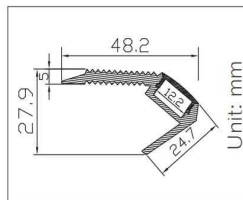

SDL-AP022

NON STOCK ITEM
2 Week Lead Time
on Orders
MOQ 20m

SDL-AP047

NON STOCK ITEM
2 Week Lead Time
on Orders
MOQ 20m

SDL-AP048

**Walk over
Profile & Cover**

Special Order Only
2 Week Lead time
MOQ 20m

Professional LED Aluminium Profile