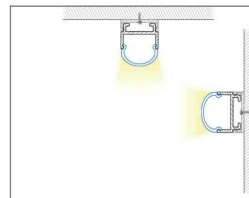

Professional LED Aluminium Profile

SDL-AP007

SDL-AP010

NON STOCK ITEM
2 Week Lead Time
on Orders
MOQ 20m

SDL-AP011

NON STOCK ITEM
2 Week Lead Time
on Orders
MOQ 20m