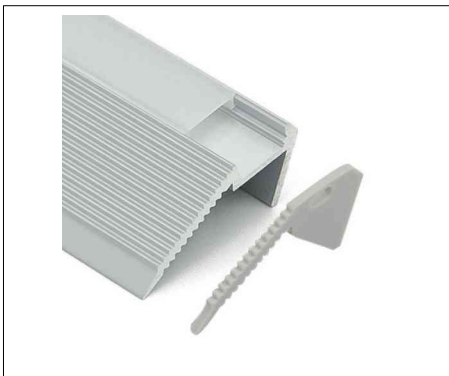

SDL-AP022

NON STOCK ITEM
2 Week Lead Time
on Orders
MOQ 20m

SDL-AP047

NON STOCK ITEM
2 Week Lead Time
on Orders
MOQ 20m

SDL-AP048

**Walk over
Profile & Cover**

Special Order Only
2 Week Lead time
MOQ 20m

Professional LED Aluminium Profile