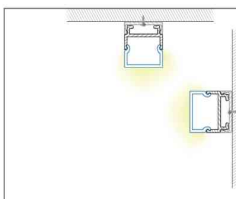

SDL-AP011

NON STOCK ITEM
2 Week Lead Time
on Orders
MOQ 20m