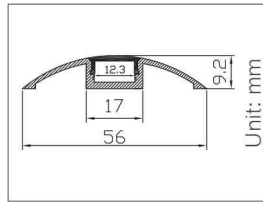

SDL-AP021

NON STOCK ITEM
2 Week Lead Time
on Orders
MOQ 20m