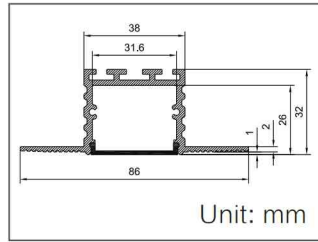

Professional LED Drywall Profile

DW038

Aluminum Profile

End Cap

Screws

2 Week Lead Time
on Orders
MOQ 20m

DW039

Aluminum Profile