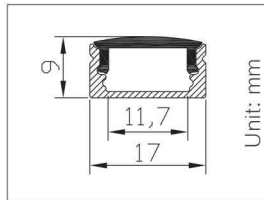

Professional LED Aluminium Profile

SDL-AP001

SDL-AP002

SDL-AP003

For dot free you must use
3528/120 led strip
3528/240 led strip

SDL-AP004

For dot free you must use
3528/120 led strip
3528/240 led strip