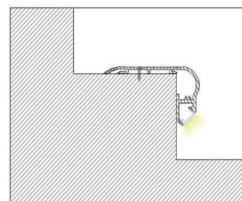

SDL-AP047

NON STOCK ITEM
2 Week Lead Time
on Orders
MOQ 20m