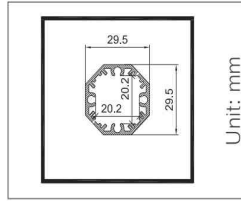

Professional LED Aluminium Profile

AP-A012

NON STOCK ITEMS
2 Week Lead Time
on Orders
MOQ 20m