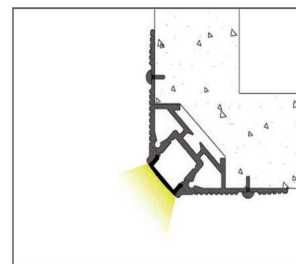

Professional LED Drywall Profile

DW038

2 Week Lead Time
on Orders
MOQ 20m

DW039

2 Week Lead Time
on Orders
MOQ 20m

DW040

2 Week Lead Time
on Orders
MOQ 20m