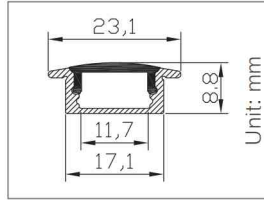

Professional LED Aluminium Profile

SDL-AP001

SDL-AP002

SDL-AP003

For dot free you must use
3528/120 led strip
3528/240 led strip

SDL-AP004

For dot free you must use
3528/120 led strip
3528/240 led strip