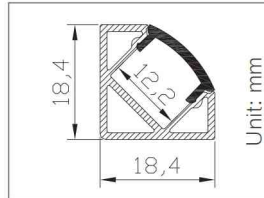

Professional LED Aluminium Profile

SDL-AP007

SDL-AP010

NON STOCK ITEM
2 Week Lead Time
on Orders
MOQ 20m

SDL-AP011

NON STOCK ITEM
2 Week Lead Time
on Orders
MOQ 20m