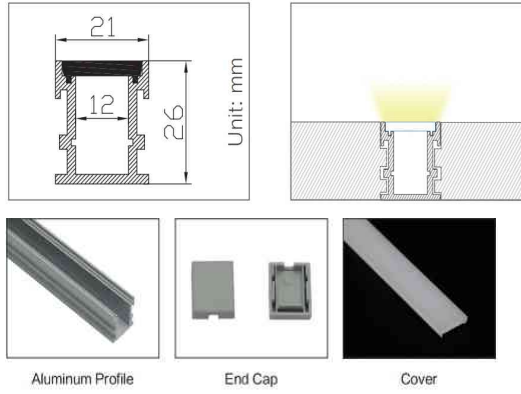

SDL-AP049

Walk over Profile & Cover

Special Order Only
2 Week Lead time
MOQ 20m

For dot free you must use
3528/120 led strip
2216/240 led strip

SDL-AP069C

Suspended Mounted

NON STOCK ITEM
2 Week Lead Time
on Orders
MOQ 20m