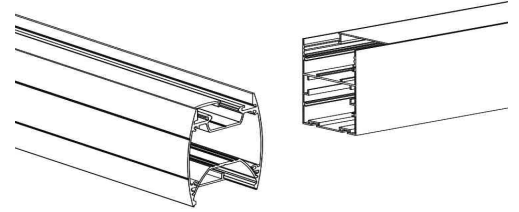

Professional LED Aluminium Profile