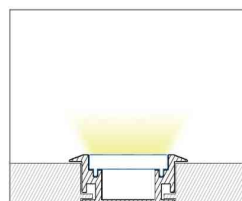

SDL-AP022

NON STOCK ITEM
2 Week Lead Time
on Orders
MOQ 20m

SDL-AP047

NON STOCK ITEM
2 Week Lead Time
on Orders
MOQ 20m

SDL-AP048

**Walk over
Profile & Cover**

Special Order Only
2 Week Lead time
MOQ 20m

Professional LED Aluminium Profile