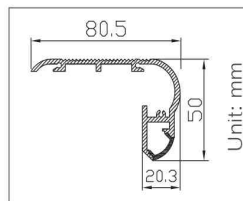

SDL-AP022

NON STOCK ITEM
2 Week Lead Time
on Orders
MOQ 20m

SDL-AP047

NON STOCK ITEM
2 Week Lead Time
on Orders
MOQ 20m

SDL-AP048

**Walk over
Profile & Cover**

Special Order Only
2 Week Lead time
MOQ 20m

Professional LED Aluminium Profile