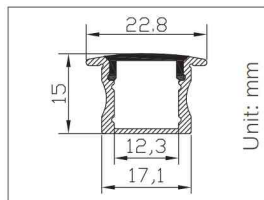

SDL-AP003

For dot free you must use
3528/120 led strip
3528/240 led strip