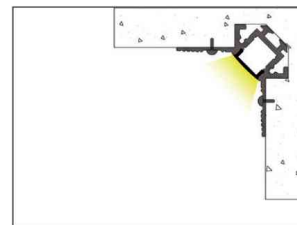

Professional LED Drywall Profile

DW038

Aluminum Profile

End Cap

Screws

2 Week Lead Time
on Orders
MOQ 20m

DW039

Aluminum Profile