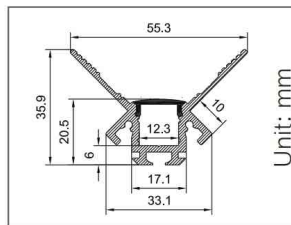

Professional LED Drywall Profile

DW038

Aluminum Profile

End Cap

Screws

2 Week Lead Time
on Orders
MOQ 20m

DW039

Aluminum Profile