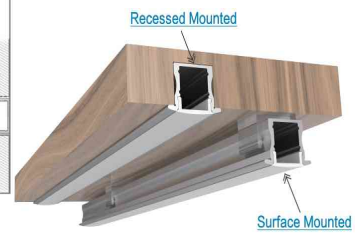

Professional LED Aluminium Profile

SDL-AP001

SDL-AP002

SDL-AP003

For dot free you must use
3528/120 led strip
3528/240 led strip

SDL-AP004

For dot free you must use
3528/120 led strip
3528/240 led strip

Professional LED Aluminium Profile