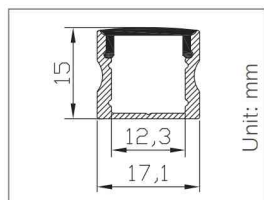

SDL-AP004

For dot free you must use
3528/120 led strip
3528/240 led strip