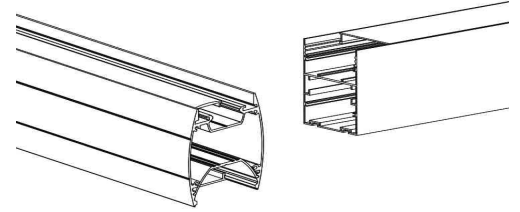

Professional LED Aluminium Profile