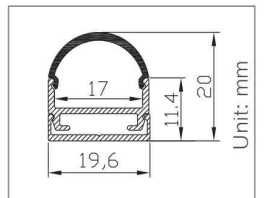

Professional LED Aluminium Profile

SDL-AP007

SDL-AP010

NON STOCK ITEM
2 Week Lead Time
on Orders
MOQ 20m

SDL-AP011

NON STOCK ITEM
2 Week Lead Time
on Orders
MOQ 20m