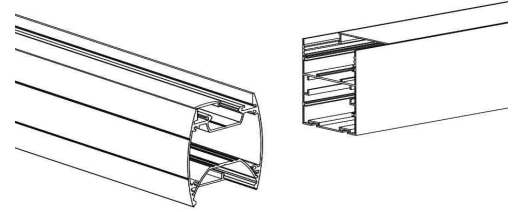

Professional LED Drywall Profile